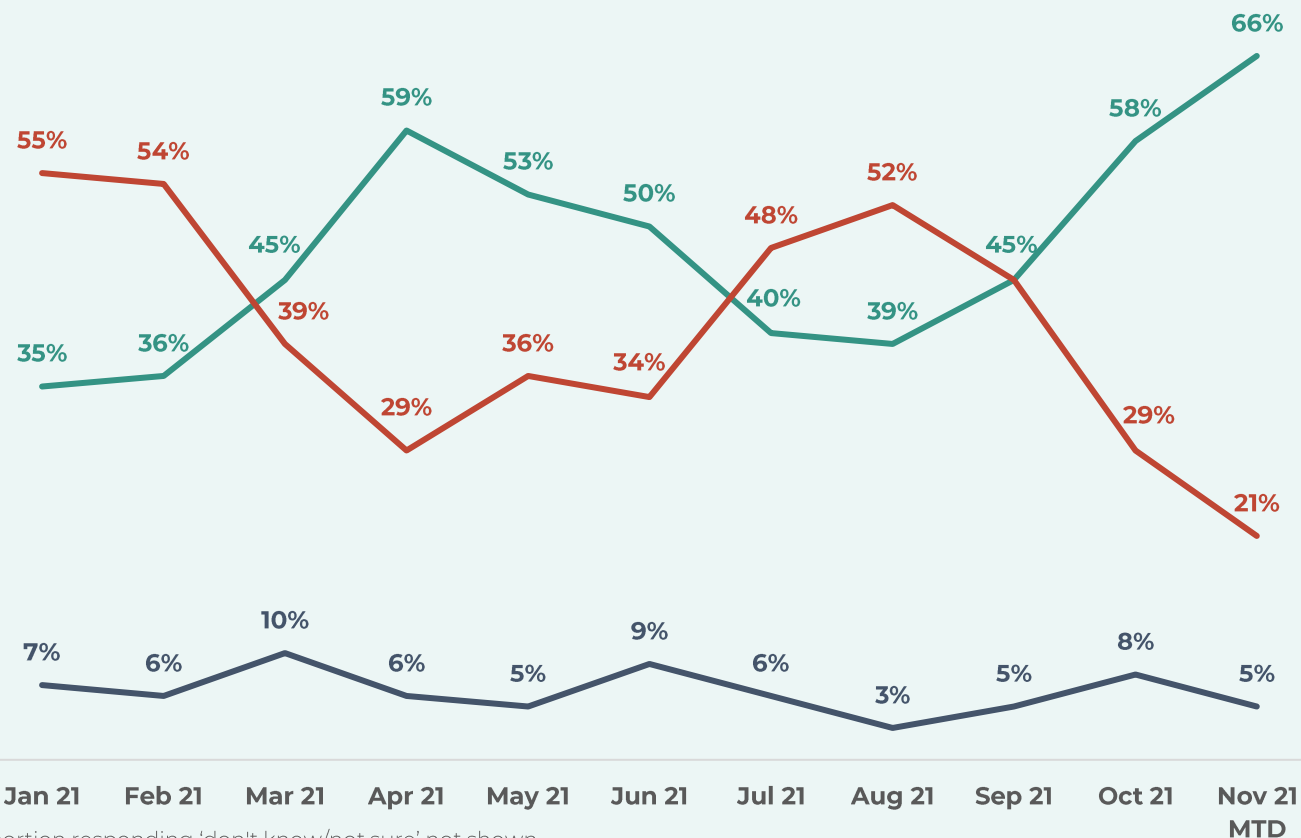

Since the Delta outbreak in August and the ramping up of the vaccination effort, support for reopening the New Zealand border has grown significantly.

## 70 percent of Kiwis say open the border to international visitors now.

Reopen border to international visitors with appropriate health measures in place

Keep the border closed to all international visitors

Reopen border to international visitors with no restrictions in place

Proportion responding 'don't know/not sure' not shown.

The sample of n=2,797 is population representative

Source: Angus & Associates' Visitor Insights Programme