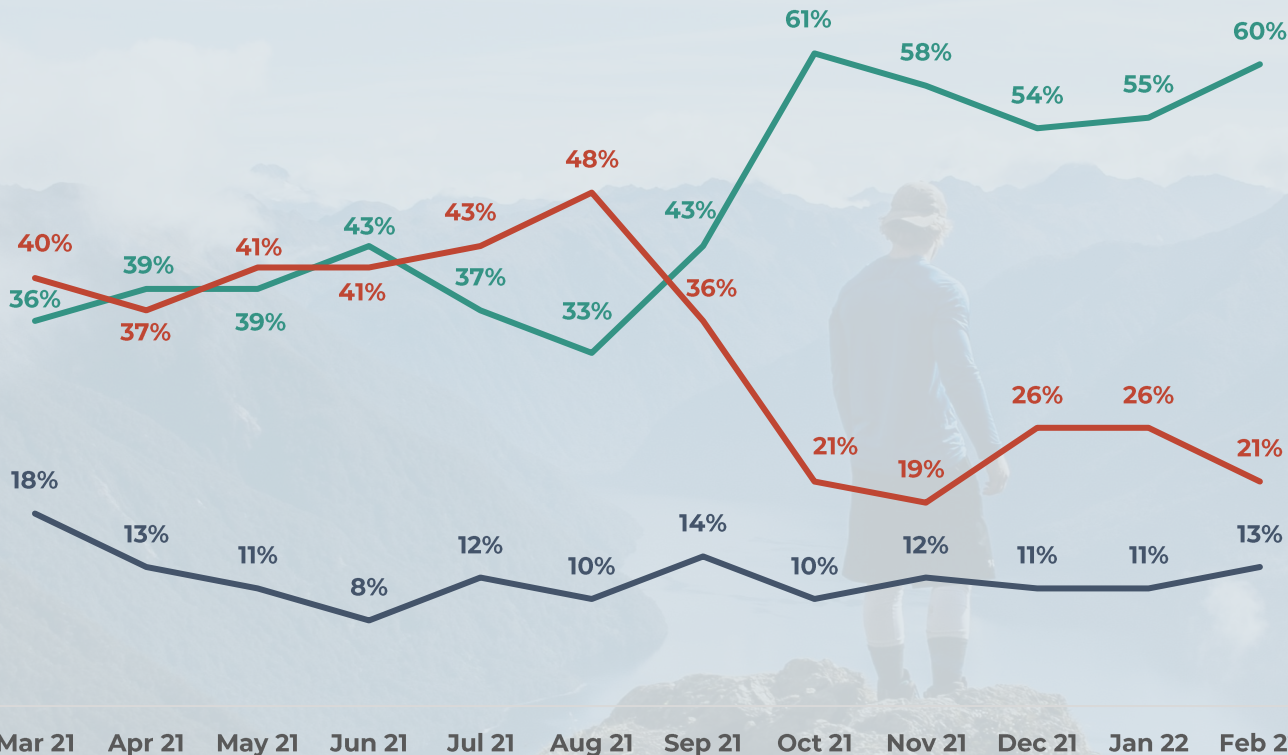

Omicron surge corresponds with a rapid increase in Kiwis' appetite for the reopening of the border to international visitors

Reopen border to international visitors with appropriate health measures in place

Keep the border closed to all international visitors

Reopen border to international visitors with no restrictions in place

Proportion responding 'don't know/not sure' not shown.

The sample of n=3,072 is population representative

Reopen border to international visitors with appropriate health measures in place

Keep the border closed to all international visitors

Reopen border to international visitors with no restrictions in place