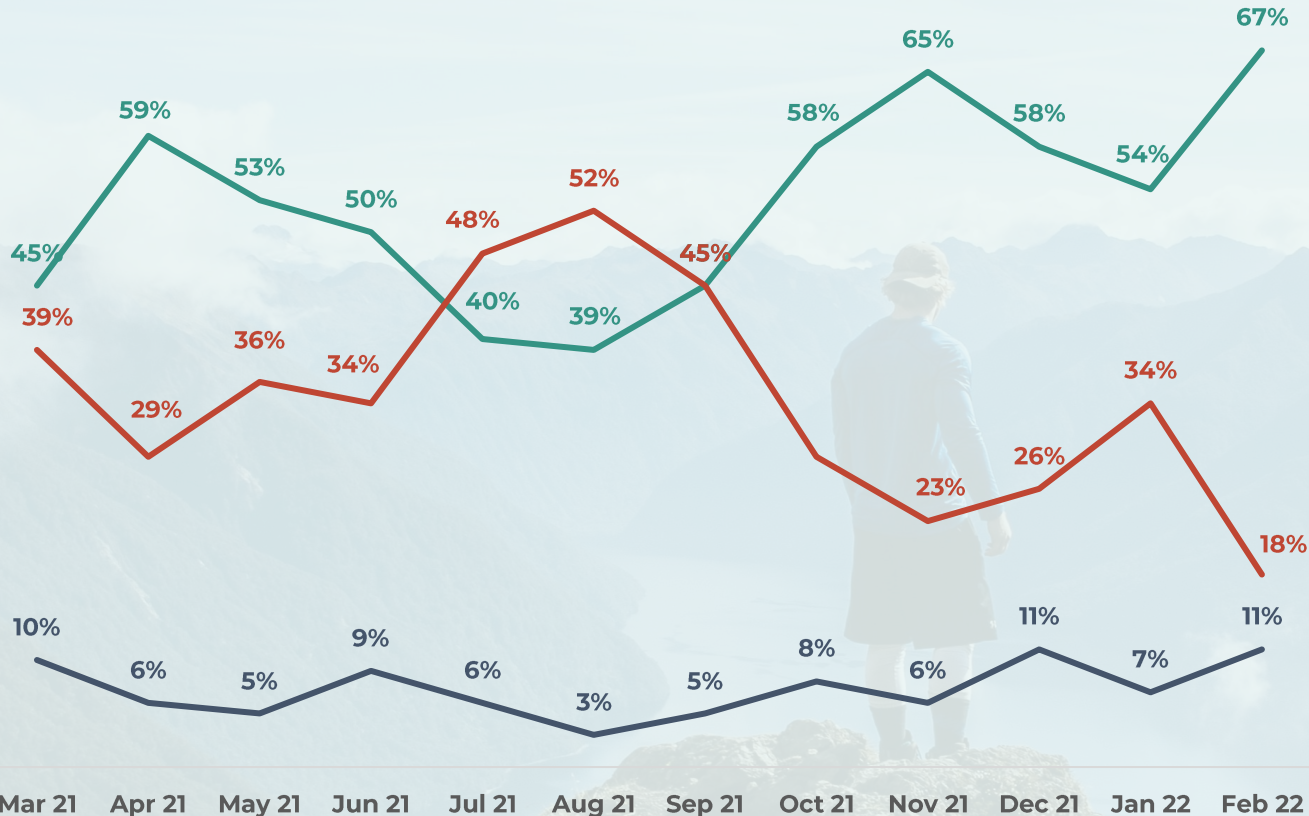

Omicron surge corresponds with a rapid increase in Kiwis' appetite for the reopening of the border to international visitors

Reopen border to international visitors with appropriate health measures in place

Keep the border closed to all international visitors

Reopen border to international visitors with no restrictions in place

Proportion responding 'don't know/not sure' not shown.

The sample of n=3,072 is population representative

Reopen border to international visitors with appropriate health measures in place

Keep the border closed to all international visitors

Reopen border to international visitors with no restrictions in place